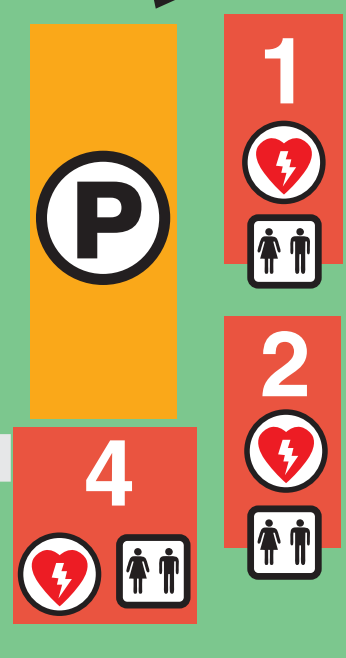

BROWARD GENERAL HOSPITAL

A1A

17th Street

Northport Garage

Open 5am - 9pm

CONVENTION CENTER

to Beach (approximately 3 miles)

ATM