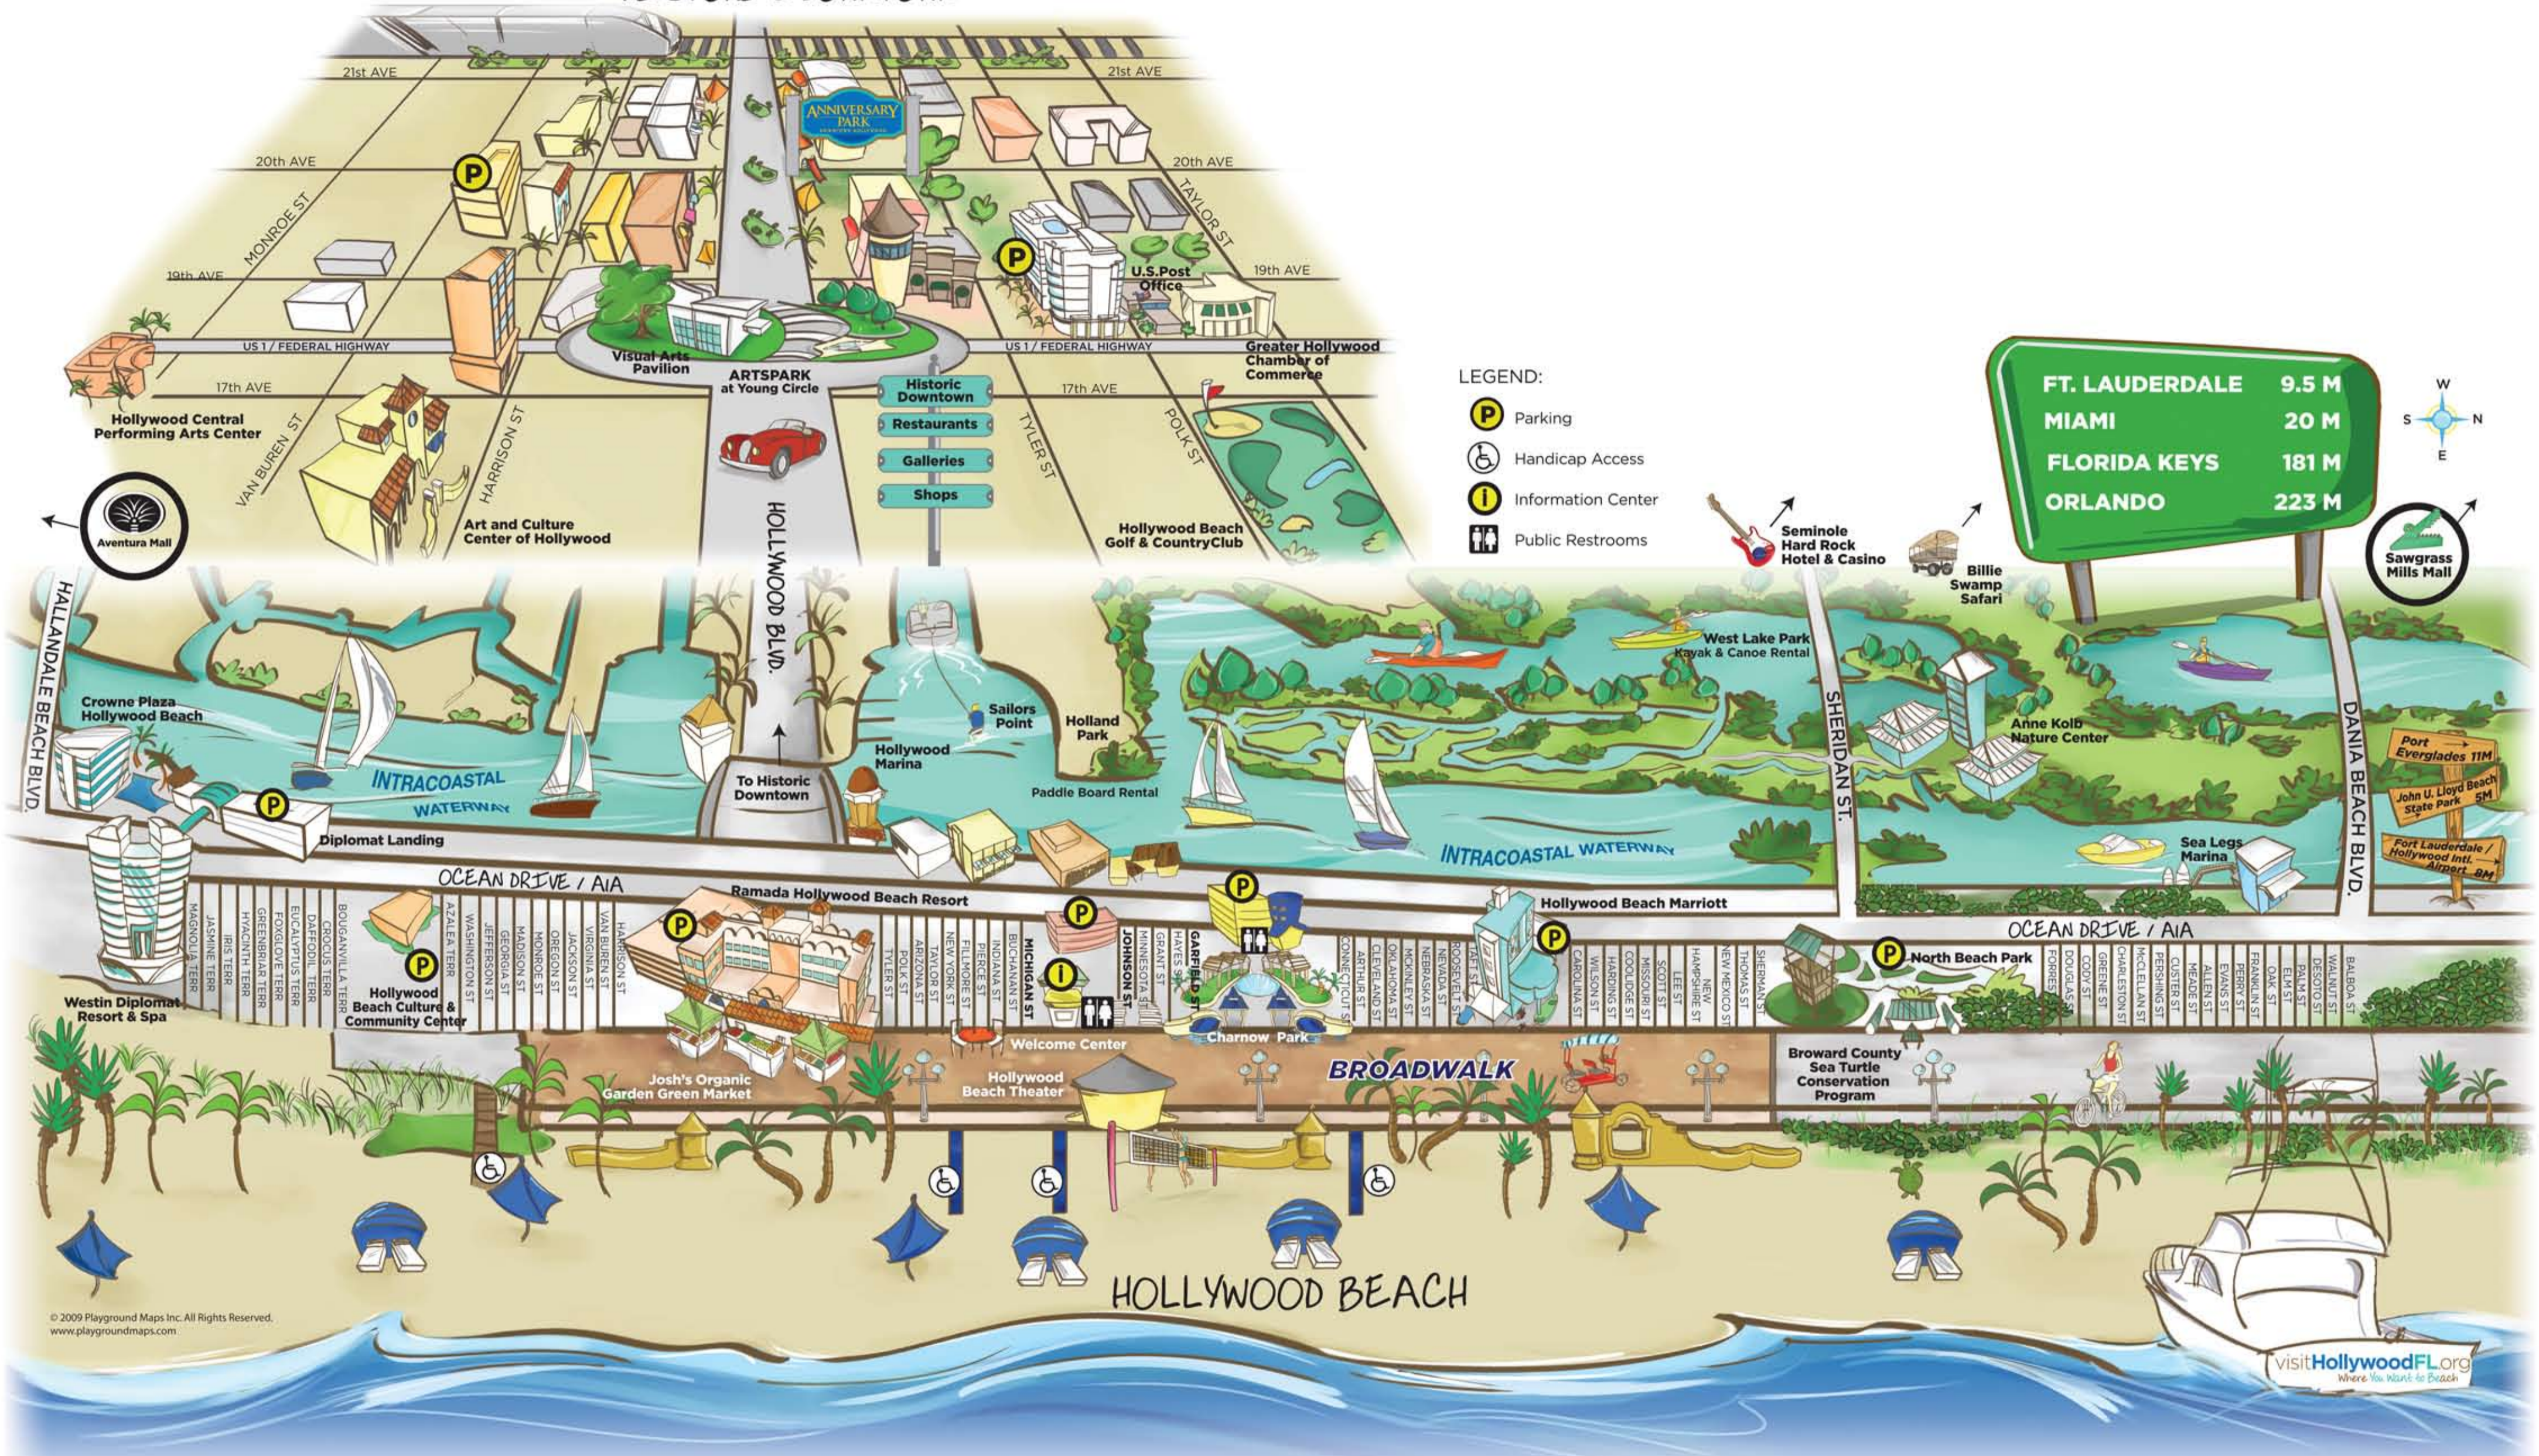

HISTORIC DOWNTOWN

LEGEND:

- Parking
- Handicap Access
- Information Center
- Public Restrooms

FT. LAUDERDALE	9.5 M
MIAMI	20 M
FLORIDA KEYS	181 M
ORLANDO	223 M